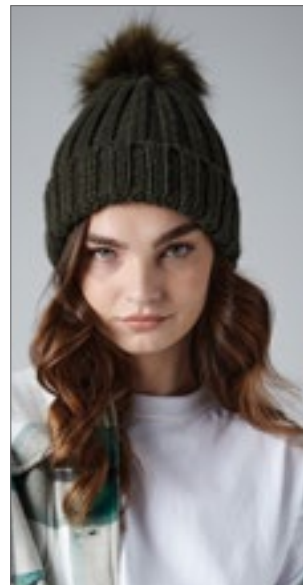

CB413 | B413 **Verbier Faux Fur Pop Pom Chunky Beanie**

100% Polyacryl

One Size

Beechfield
ORIGINAL HEADWEAR

Beechfield

BLACK	DARK OLIVE	DUSKY PINK
LIGHT GREY	NAVY	

Abreißetikett für einfaches Rebranding | Luxuriöser, robuster Ripp-Strick | Luxus-Bommel aus gleichfarbigem Kunstpelz | Abnehmbare Bommel für einfaches Waschen | Design mit Umschlag für optimale Veredlung | Unisex-Style | Mit anderen austauschbaren PopPom-Produkten kombinierbar

Farbe	Größen	1	ab 72	ab 720
Coloured	One Size	9,12	8,21	7,64