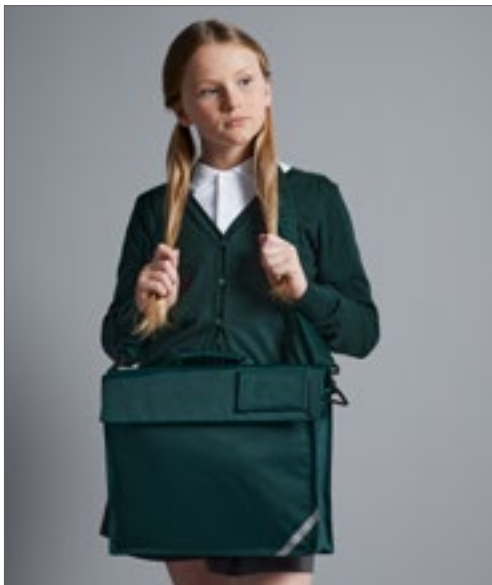

QD457 | QD457

Junior Book Bag With Strap

100% Polyester
37 x 30 x 6 cm

Quadra

BOTTLE GREEN	BRIGHT RED	BRIGHT ROYAL	BURGUNDY
FRENCH NAVY			

Polyester (420D) | Abnehmbarer, verstellbarer Schultergurt | Innentasche mit Reißverschluss | Verdecktes Namensschild-Fach | Reflektierender Streifen vorne | Rip-Strip™-Klettverschluss | Volumen: ca. 5 Liter | Gepolsterter Griff | Lieferung ohne Inhalt/Deko

Farbe	Größen	1	ab 40	ab 400
Coloured	37 x 30 x 6 cm	11,59	10,59	9,73