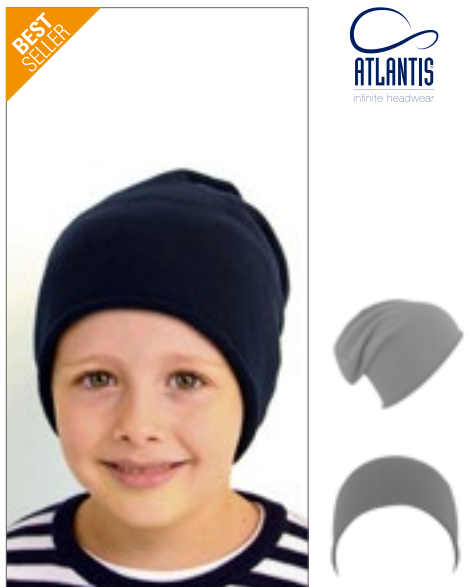

ATLANTIS
infinite headwear

AT793 | KDBR **Kids' Brooklin Beanie**

60% Baumwolle / 40% Polyester
One Size

Atlantis

DARK GREY	FUCHSIA	GREEN FLUO
LIGHT GREY	NAVY	

Beanie-Mütze | Übergroße Beanie-Mütze | Offener Saum | 6 Nähte