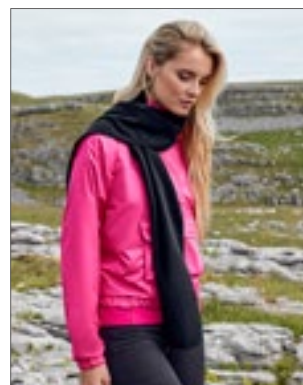

Farbe	Größen	1	ab 100	ab 1000
Coloured	150 x 25 cm	7,26	6,64	6,09

Beechfield
ORIGINAL HEADWEAR

CB293R Recycled Fleece Scarf

100% Polyester
170 x 25 cm

BLACK	FRENCH NAVY	STEEL GREY
-------	-------------	------------