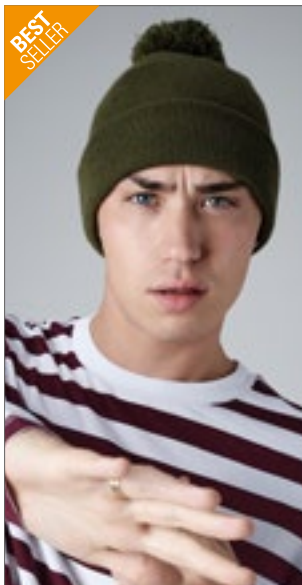

Farbe	Größen	1	ab 144	ab 1440
Coloured	One Size	9,00	8,21	7,54

CB426 | B426 **Original Pom Pom Beanie**

100% Polyacryl

One Size

Beechfield
ORIGINAL HEADWEAR

Beechfield

BLACK	BOTTLE GREEN	BRIGHT ROYAL
BURGUNDY	CLASSIC RED	DUSKY PINK
FRENCH NAVY	GRAPHITE GREY	LIGHT GREY
MOSS GREEN	ORANGE	PETROL
WHITE		