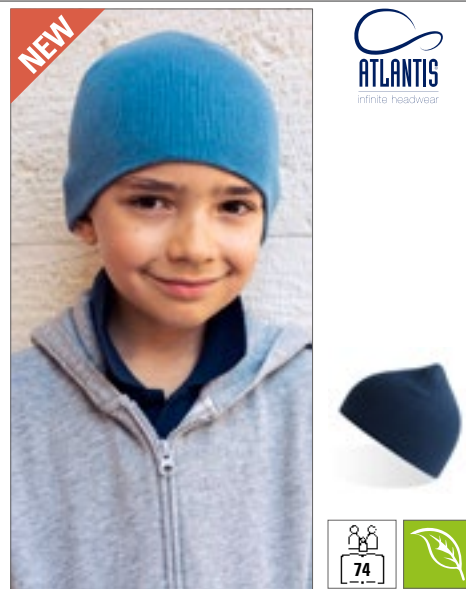

ATLANTIS
infinite headwear

AT119 | KIYA **Kids' Yala Beanie**

100% Baumwolle
One Size

Atlantis

BLACK	LEAF GREEN	LIGHT AVIO
NAVY	PINK	RED
ROYAL		

Garn aus zertifizierter Bio-Baumwolle | Aus anti-Allergener Naturfaser | Feines Rippstrick mit regulärer Manschette und runder maschineller Ausführung

Farbe	Größen	1	ab 144	ab 1440
Coloured	One Size	14,11	11,71	10,88

Farbe	Größen	1	ab 144	ab 1440
Coloured	One Size	13,66	11,35	10,54

Farbe	Größen	1	ab 144	ab 1440
Coloured	One Size	12,26	10,19	9,45