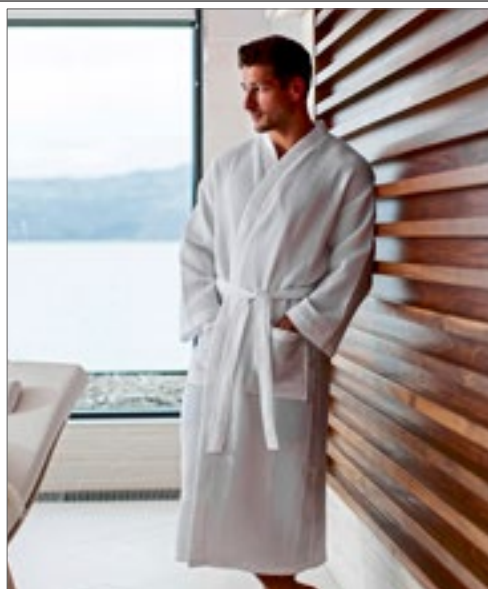

TOWEL
CITY

TC86 | TC086 **Waffle Robe**

65% Polyester / 35% Baumwolle
S/M, L/XL
225 g/m²

Towel City

WHITE

Traditioneller Bademantel in weicher Waffel-Webung mit tiefen Seitentaschen im Kimono-Stil

Farbe	Größen	1	ab 10	ab 100
White	S - XXL	87,70	78,09	73,09

Farbe	Größen	1	ab 24	ab 240
White	S/M - L/XL	71,28	58,57	56,26

ARTG

NEW