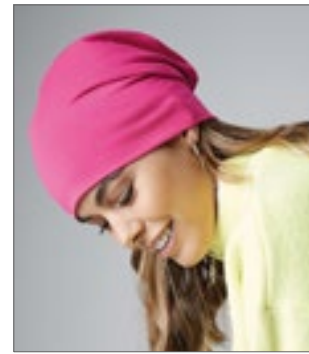

Farbe	Größen	1	ab 144	ab 1440
Coloured	One Size	5,26	4,74	4,40

Beechfield
ORIGINAL HEADWEAR

CB368 Hemsedal Cotton Slouch Beanie

95% Baumwolle / 5% Elasthan
One Size (28 cm)

BLACK	CLASSIC RED	FRENCH NAVY
FUCHSIA	HEATHER GREY	SAPPHIRE BLUE
WHITE		